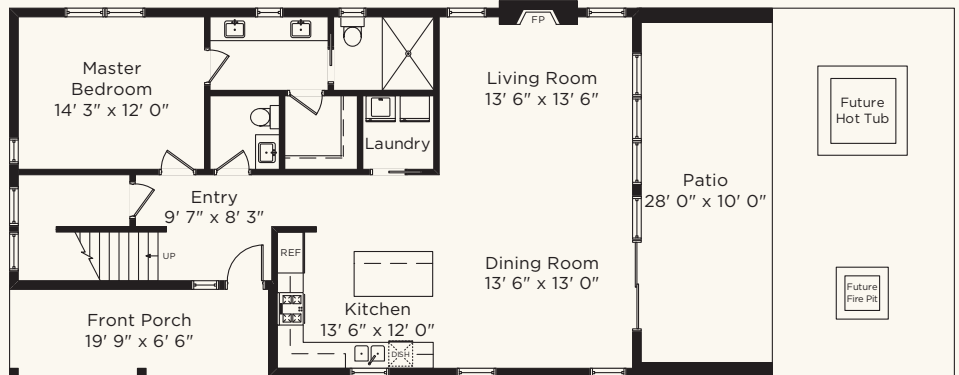

THE
CABINS
AT THE
farm

SUNCADIA

Second Level

First Level

THE SEVENTH HEAVEN PLAN

2,134 SQUARE FEET · 3 BEDROOMS · BUNK ROOM · 2 BATHS

ENVISION NW

THECABINSATTHEFARM.COM