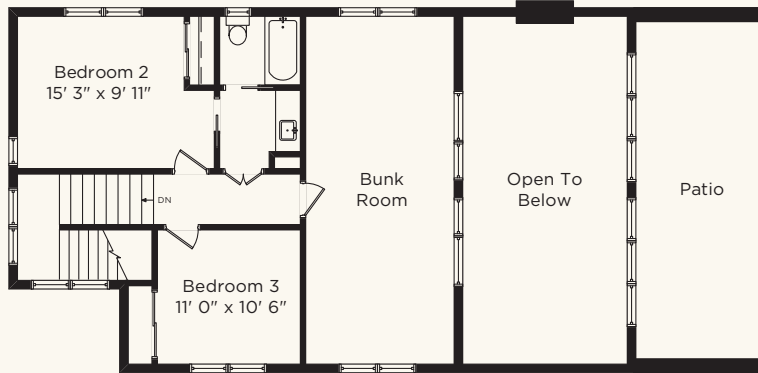

THE
CABINS
AT THE
farm

SUNCADIA

Second Level

First Level

THE SEVENTH HEAVEN PLAN

2,134 SQUARE FEET · 3 BEDROOMS · BUNK ROOM · 2 BATHS

ENVISION NW

THECABINSATTHEFARM.COM