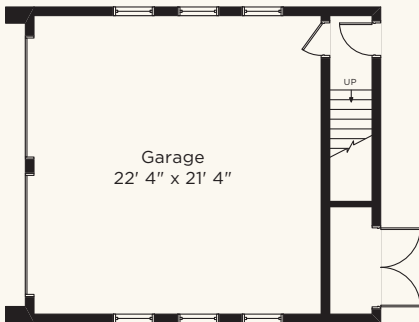

THE
CABINS
AT THE
farm

SUNCADIA

Second Level

First Level

THE SEVENTH HEAVEN PLAN

2,134 SQUARE FEET · 3 BEDROOMS · BUNK ROOM · 2 BATHS

ENVISION NW

THECABINSATTHEFARM.COM