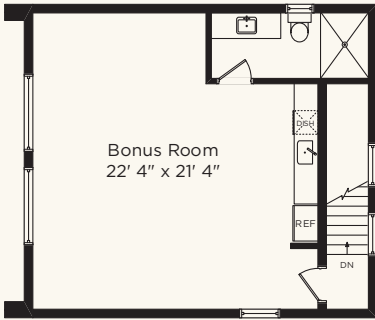

THE
CABINS
AT THE
farm

SUNCADIA

Second Level

First Level

THE SEVENTH HEAVEN PLAN

2,134 SQUARE FEET · 3 BEDROOMS · BUNK ROOM · 2 BATHS

ENVISION NW

THECABINSATTHEFARM.COM