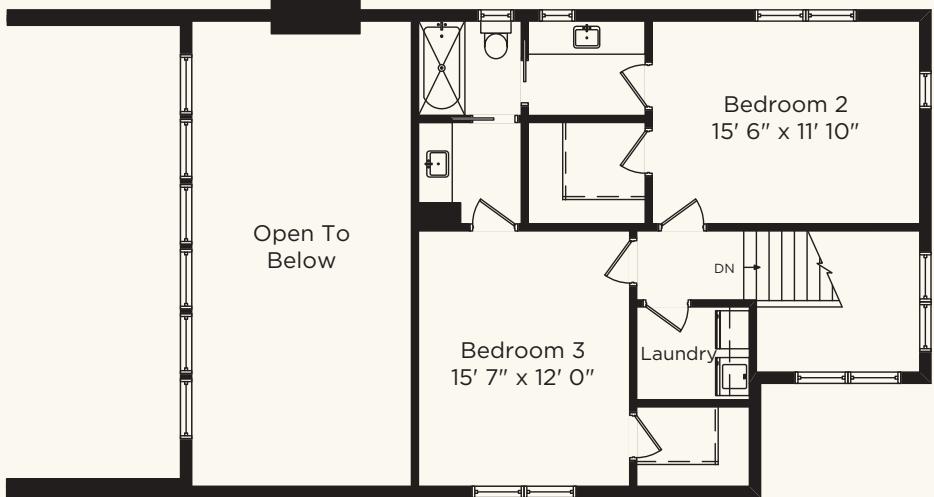

THE
CABINS
AT THE
farm

SUNCADIA

Second Level

First Level

THE GLACIER PLAN

1,768 SQUARE FEET · 3 BEDROOMS · 2 BATHS

ENVISION NW

THECABINSATTHEFARM.COM