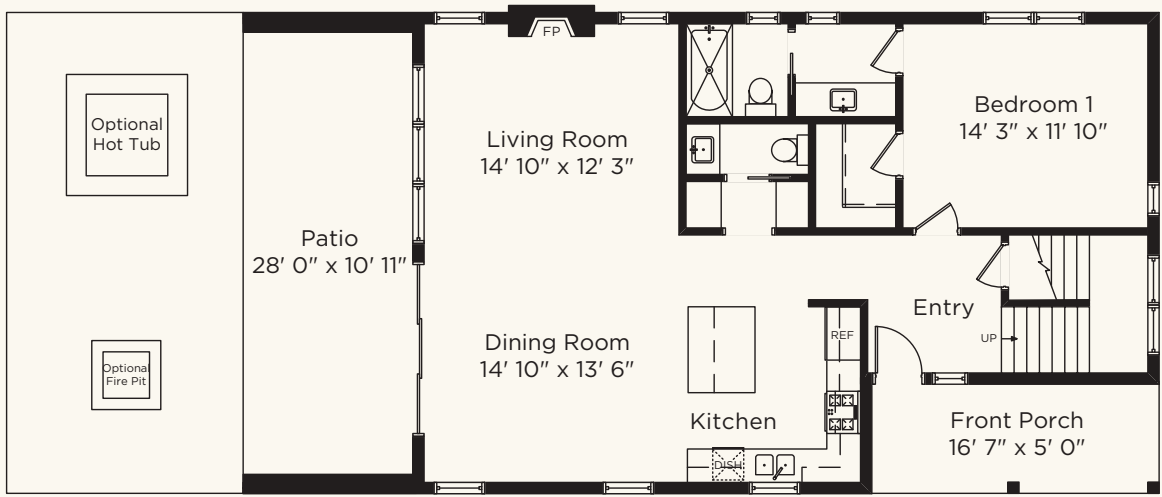

THE
CABINS
AT THE
farm

SUNCADIA

Second Level

First Level

THE GLACIER PLAN

1,768 SQUARE FEET · 3 BEDROOMS · 2 BATHS

ENVISION NW

THECABINSATTHEFARM.COM