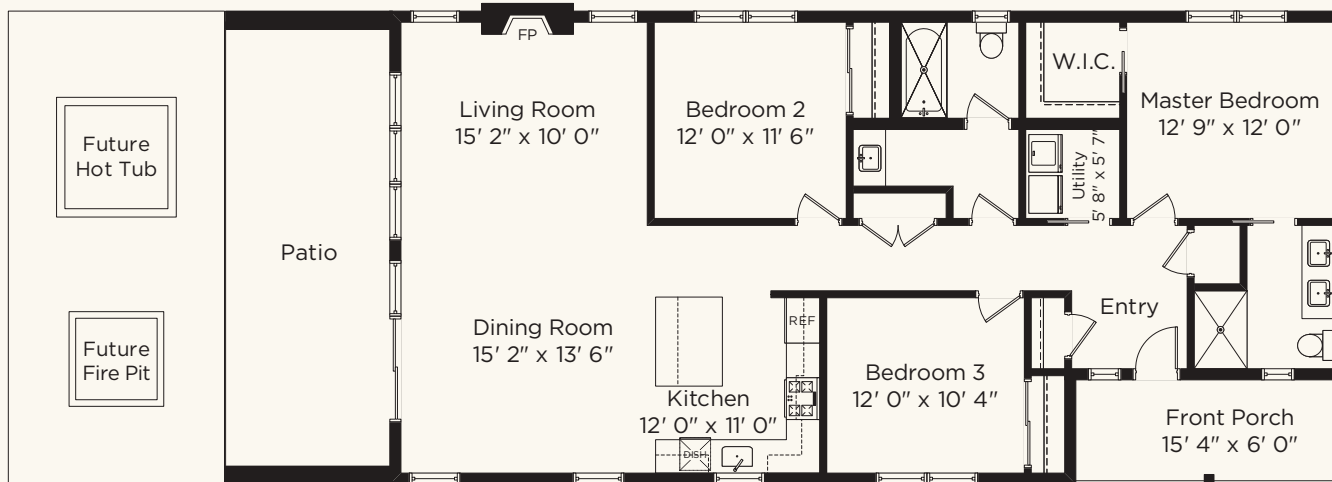

THE
CABINS
AT THE
farm

SUNCADIA

THE CLOUD NINE PLAN

1,502 SQUARE FEET · 3 BEDROOMS · 2 BATHS

ENVISION NW

THECABINSATTHEFARM.COM