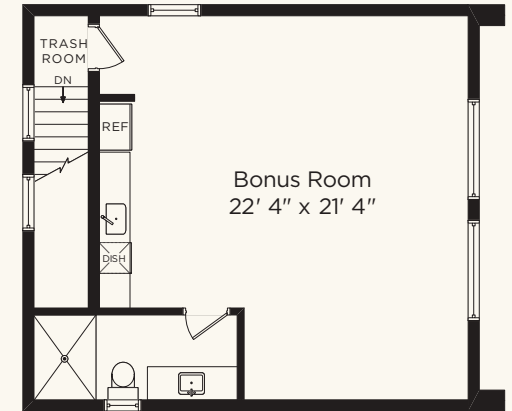

THE
CABINS
AT THE
farm

SUNCADIA

THE CLOUD NINE PLAN

1,502 SQUARE FEET · 3 BEDROOMS · 2 BATHS

ENVISION NW

THECABINSATTHEFARM.COM