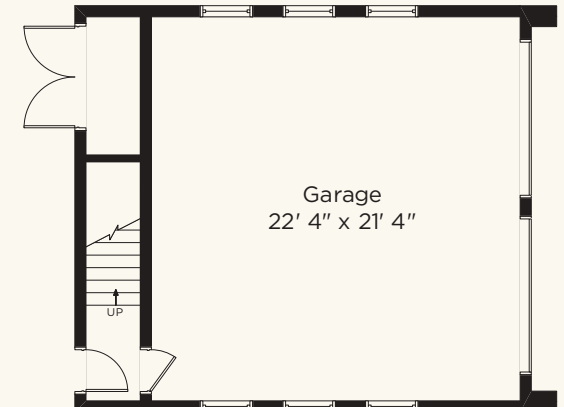

THE
CABINS
AT THE
farm

SUNCADIA

THE CLOUD NINE PLAN

1,502 SQUARE FEET · 3 BEDROOMS · 2 BATHS

ENVISION NW

THECABINSATTHEFARM.COM